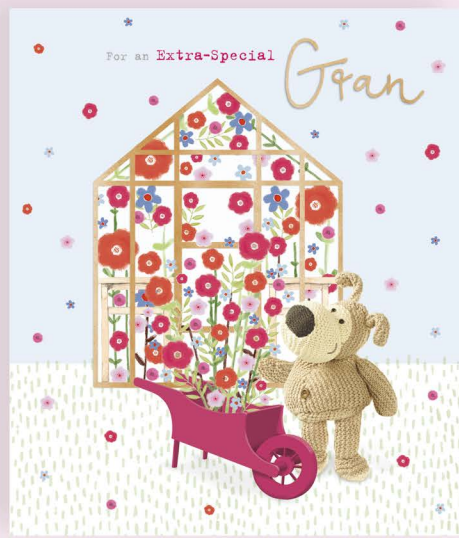

NEW freshlooks

NEW DESIGNS

with love from

Boofle™
xxx♥

Female Relations

Pretty florals

From marvellous mums to generous grans... celebrate the special women in your life with these adorable and colourful Boofle designs!

Adult Age

Lovely sentiment

With bold captions and heartfelt sentiment, mark those milestone ages with help from everyone's favourite pup!

Life's Events

Retirements, new homes or graduations – Boofle's on hand to make those life's events feel extra-special or simply make someone's day!

Stand Alone

Simulated boucle texture

Colourful lettering, fun scenarios and Boofle – make those birthdays extra-special with these adorable stand alone cards.

Gorgeous attachment

Anniversary

Combining adorable poses with heartwarming sentiment, Boofle's cute cards are the perfect way to mark those special anniversaries.