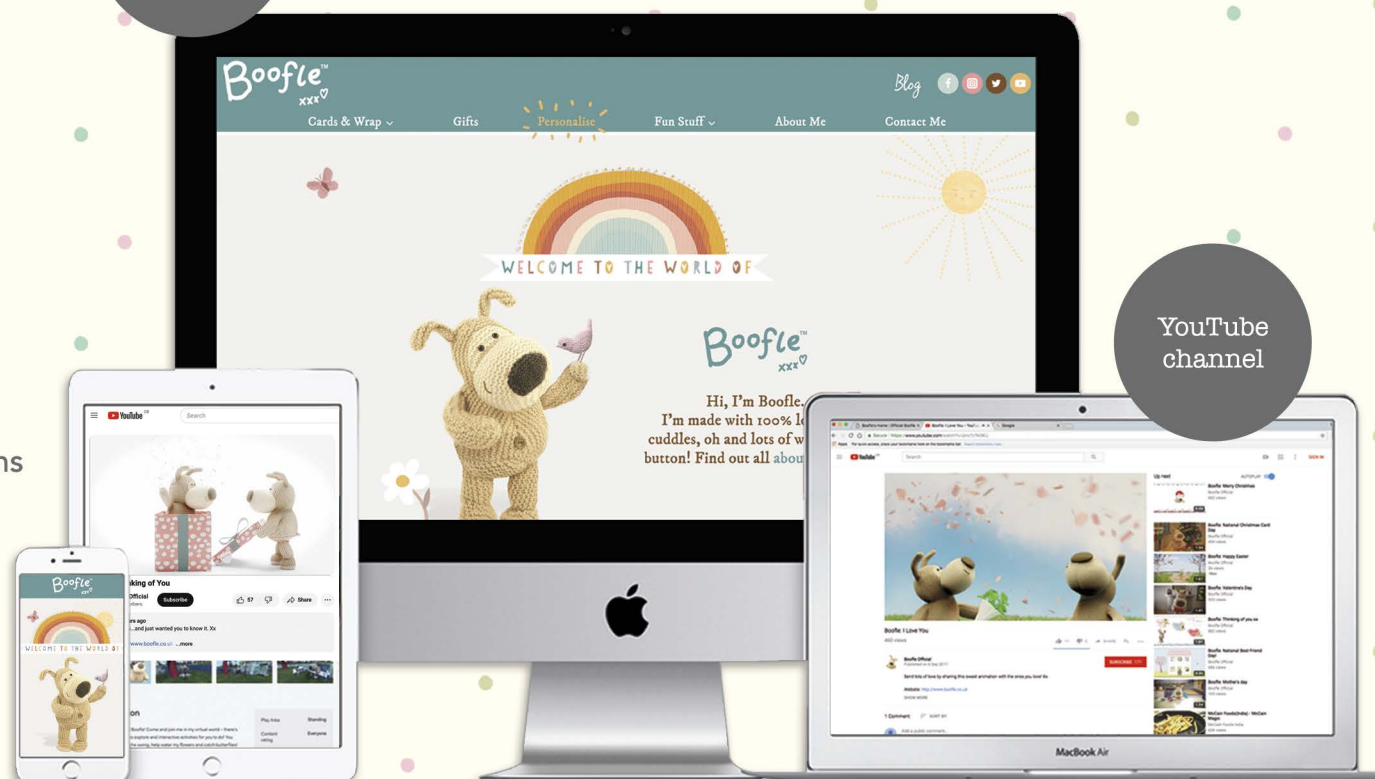

Online & Digital

Did you know, Boofle...

- has a website
- has 42,261 followers on his social media platforms
- has a YouTube channel featuring gorgeous animations
- celebrated it's 15th Anniversary last year
- has sold over 150 million Boofle cards to date
- products are bought or received by an estimated 50% of the UK population.