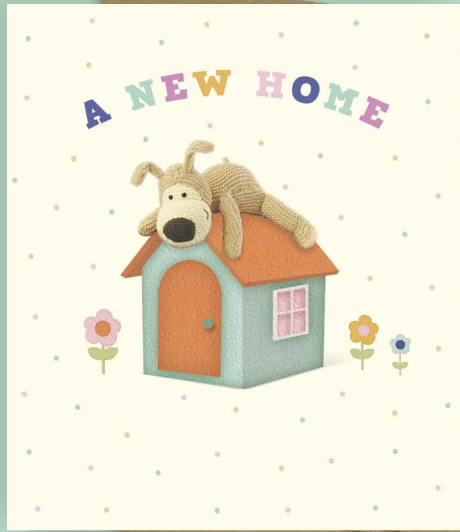

NEW freshlooks

NEW DESIGNS

with love from

Boofle™
xxx♥

Female Relations

Pretty florals

From marvellous mums to generous grans... celebrate the special women in your life with these adorable and colourful Boofle designs!

Adult Age

Lovely sentiment

With bold captions and heartfelt sentiment, mark those milestone ages with help from everyone's favourite pup!

Life's Events

Retirements, new homes or graduations – Boofle's on hand to make those life's events feel extra-special or simply make someone's day!

Stand Alone

Simulated boucle texture

Colourful lettering, fun scenarios and Boofle – make those birthdays extra-special with these adorable stand alone cards.

Gorgeous attachment

Anniversary

Combining adorable poses with heartwarming sentiment, Boofle's cute cards are the perfect way to mark those special anniversaries.