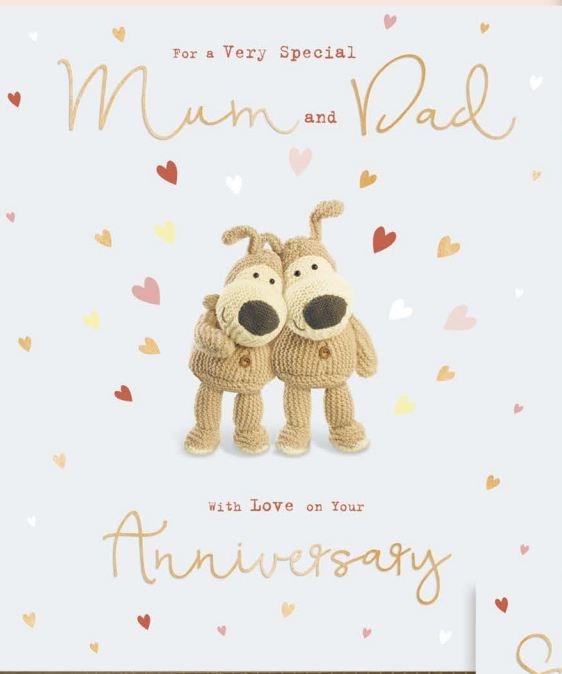

Adult Age

Lovely sentiment

With bold captions and heartfelt sentiment, mark those milestone ages with help from everyone's favourite pup!

Life's Events

Retirements, new homes or graduations – Boofle's on hand to make those life's events feel extra-special or simply make someone's day!

Stand Alone

Simulated boucle texture

Colourful lettering, fun scenarios and Boofle – make those birthdays extra-special with these adorable stand alone cards.

Gorgeous attachment

Anniversary

Combining adorable poses with heartwarming sentiment, Boofle's cute cards are the perfect way to mark those special anniversaries.