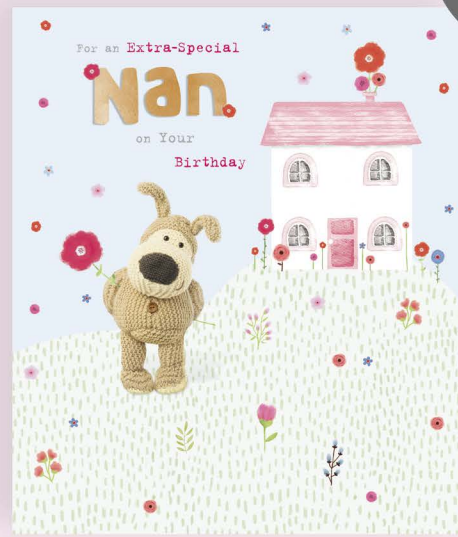

NEW freshlooks

NEW DESIGNS

with love from

Boofle™
xxx♥

Female Relations

Pretty florals

From marvellous mums to generous grans... celebrate the special women in your life with these adorable and colourful Boofle designs!

Adult Age

Lovely sentiment

With bold captions and heartfelt sentiment, mark those milestone ages with help from everyone's favourite pup!

Life's Events

Retirements, new homes or graduations – Boofle's on hand to make those life's events feel extra-special or simply make someone's day!

Stand Alone

Simulated boucle texture

Colourful lettering, fun scenarios and Boofle – make those birthdays extra-special with these adorable stand alone cards.

Gorgeous attachment

Anniversary

Combining adorable poses with heartwarming sentiment, Boofle's cute cards are the perfect way to mark those special anniversaries.