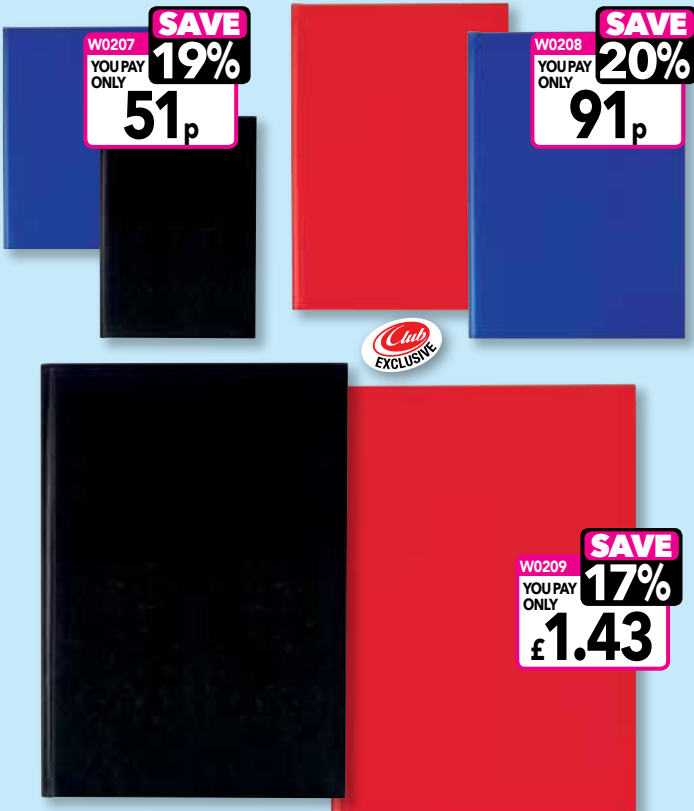

CASEBOUND NOTEBOOKS

W0207
A6 - 144 Pages
- Asstd. - Pkd. 10s
RRP £1.10
Prom RRP 89p

W0208
A5 - 144 Pages
- Asstd. - Pkd. 5s
RRP £1.99
Prom RRP £1.59

W0209
A4 - 144 Pages
- Asstd. - Pkd. 5s
RRP £2.99
Prom RRP £2.49