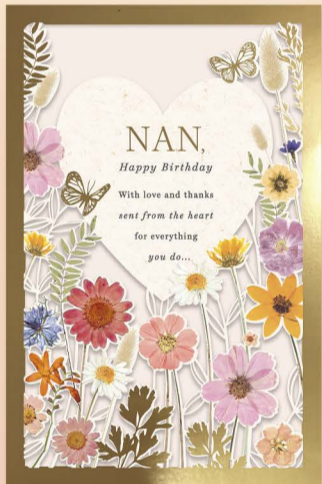

Pretty bespoke envelopes

Into the Meadow  
A brighter colour palette with sustainable ribbon attachments.

Beautiful sentiment book insert

RHS updates on our bestsellers featuring luxury gold foil.

Classic floral watercolour design - an update of our bestseller!

Keepsake heart attachment

Pink Painterly Dash

A wife as wonderful as you deserves a fabulous birthday - and all my love, always.

Simply TRADITIONAL

A new sentiment-led range using bright colourful captions, hearts and stars!