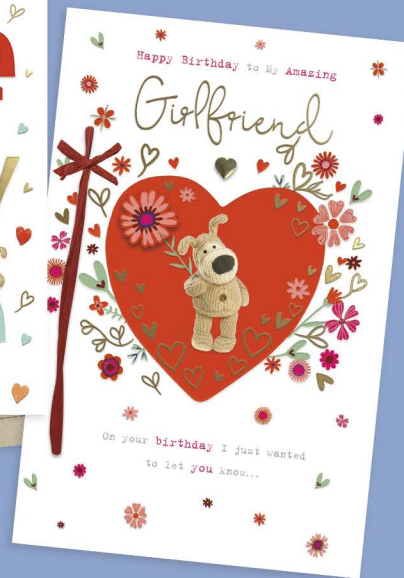

Pretty bespoke envelopes

Into the Meadow  
A brighter colour palette with sustainable ribbon attachments.

Beautiful sentiment book insert

RHS updates on our bestsellers featuring luxury gold foil.

Classic floral watercolour design - an update of our bestseller!

Keepsake heart attachment

Pink Painterly Dash

A wife as wonderful as you deserves a fabulous birthday - and all my love, always.

Simply TRADITIONAL

A new sentiment-led range using bright colourful captions, hearts and stars!

YOU'RE OUT OF THIS WORLD!

Amazing 3D pop-up!

Keepsake badge!

Bountiful Floral

Disney  
© Disney

Amazing castle pop-up!

Make your own 3D character!

Boofle™  
xxx♥