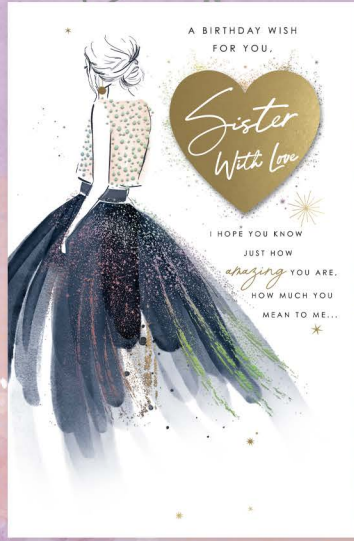

Pretty bespoke envelopes

Into the Meadow  
A brighter colour palette with sustainable ribbon attachments.

Beautiful sentiment book insert

RHS updates on our bestsellers featuring luxury gold foil.

Classic floral watercolour design - an update of our bestseller!

Keepsake heart attachment

Pink Painterly Dash

A wife as wonderful as you deserves a fabulous birthday - and all my love, always.

Simply TRADITIONAL

A new sentiment-led range using bright colourful captions, hearts and stars!