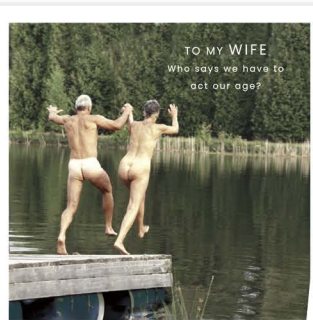

Fun and cheeky new Camden Photographic designs.

Camden | Graphics