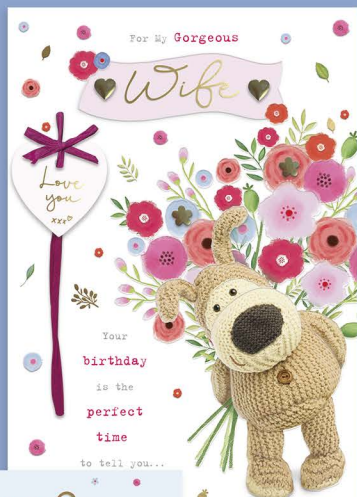

Keepsake heart attachment

Pink Painterly Dash

A wife as wonderful as you deserves a fabulous birthday - and all my love, always.

Simply TRADITIONAL

A new sentiment-led range using bright colourful captions, hearts and stars!

YOU'RE OUT OF THIS WORLD!

Amazing 3D pop-up!

Keepsake badge!

Bountiful Floral

Disney  
© Disney

Amazing castle pop-up!

Make your own 3D character!

Boofle™  
xxx♥