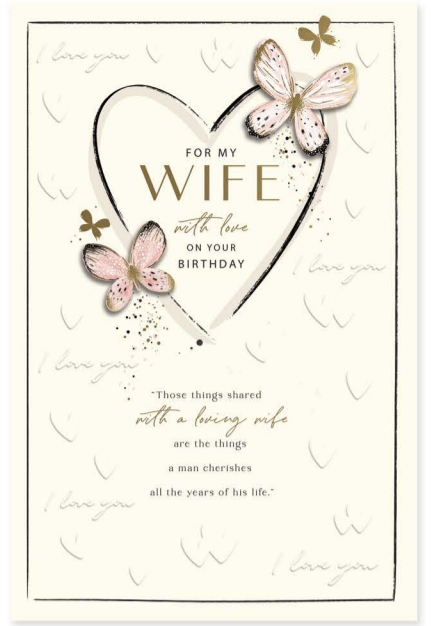

# NEW freshlooks

*Female Relations*

exclusive  
WEBSHOP  
offer

2.5% annual volume discount  
on net sales\*

The more you spend, the more you save.

[www.myukgaccount.co.uk](http://www.myukgaccount.co.uk)

\*Everyday only, including gift wrap. Minimum spend £2000 between 01.03.24 - 28.02.25. 2.5% credit applied April 2025. Ts & Cs apply.

Pretty bespoke envelopes

Into the Meadow  
A brighter colour palette with sustainable ribbon attachments.

Beautiful sentiment book insert

RHS updates on our bestsellers featuring luxury gold foil.

Classic floral watercolour design - an update of our bestseller!

Keepsake heart attachment

Pink Painterly Dash

A wife as wonderful as you deserves a fabulous birthday - and all my love, always.

Simply TRADITIONAL

A new sentiment-led range using bright colourful captions, hearts and stars!