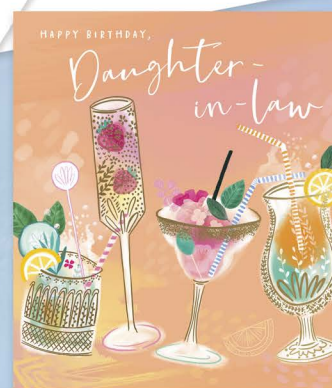

Keepsake heart attachment

Pink Painterly Dash

A wife as wonderful as you deserves a fabulous birthday - and all my love, always.

Simply TRADITIONAL

A new sentiment-led range using bright colourful captions, hearts and stars!

3D pop-up perfume bottle with a matching bespoke envelope.

A fabulous update on our popular Indigo Blush range.

**AFRO TOUCH**  
DESIGN  
©Afro Touch

Lux Animal Print

  
carlton cards

Maryam  
Khalifah

Fun and cheeky new Camden Photographic designs.