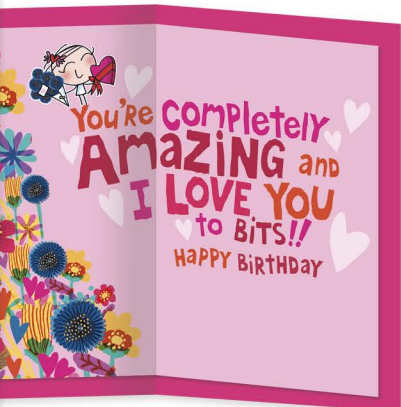

Keepsake heart attachment

Pink Painterly Dash

A wife as wonderful as you deserves a fabulous birthday - and all my love, always.

Simply TRADITIONAL

A new sentiment-led range using bright colourful captions, hearts and stars!

YOU'RE OUT OF THIS WORLD!

Amazing 3D pop-up!

Keepsake badge!

Bountiful Floral

Disney  
© Disney

Amazing castle pop-up!

Make your own 3D character!

Boofle™  
xxx♥