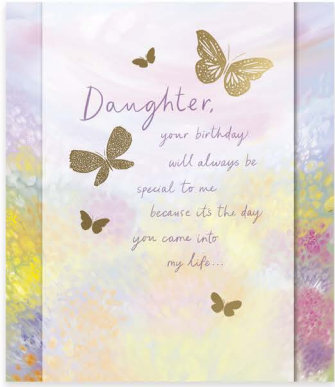

Pretty bespoke envelopes

Into the Meadow  
A brighter colour palette with sustainable ribbon attachments.

Beautiful sentiment book insert

RHS updates on our bestsellers featuring luxury gold foil.

Classic floral watercolour design - an update of our bestseller!

Keepsake heart attachment

Pink Painterly Dash

A wife as wonderful as you deserves a fabulous birthday - and all my love, always.

Simply TRADITIONAL

A new sentiment-led range using bright colourful captions, hearts and stars!

3D pop-up perfume bottle with a matching bespoke envelope.

A fabulous update on our popular Indigo Blush range.

**AFRO TOUCH**  
DESIGN  
©Afro Touch

Lux Animal Print

  
carlton cards

Maryam  
Khalifah

Fun and cheeky new Camden Photographic designs.