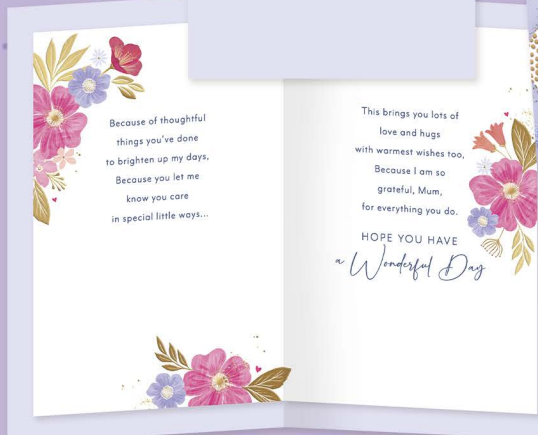

Pretty bespoke envelopes

Into the Meadow  
A brighter colour palette with sustainable ribbon attachments.

Beautiful sentiment book insert

RHS updates on our bestsellers featuring luxury gold foil.

Classic floral watercolour design - an update of our bestseller!

Keepsake heart attachment

Pink Painterly Dash

A wife as wonderful as you deserves a fabulous birthday - and all my love, always.

Simply TRADITIONAL

A new sentiment-led range using bright colourful captions, hearts and stars!