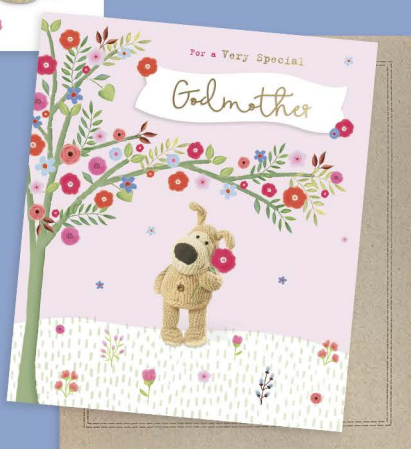

Pretty bespoke envelopes

Into the Meadow  
A brighter colour palette with sustainable ribbon attachments.

Beautiful sentiment book insert

RHS updates on our bestsellers featuring luxury gold foil.

Classic floral watercolour design - an update of our bestseller!

Keepsake heart attachment

Pink Painterly Dash

A wife as wonderful as you deserves a fabulous birthday - and all my love, always.

Simply TRADITIONAL

A new sentiment-led range using bright colourful captions, hearts and stars!

YOU'RE OUT OF THIS WORLD!

Amazing 3D pop-up!

Keepsake badge!

Bountiful Floral

Disney  
© Disney

Amazing castle pop-up!

Make your own 3D character!

Boofle™  
xxx♥